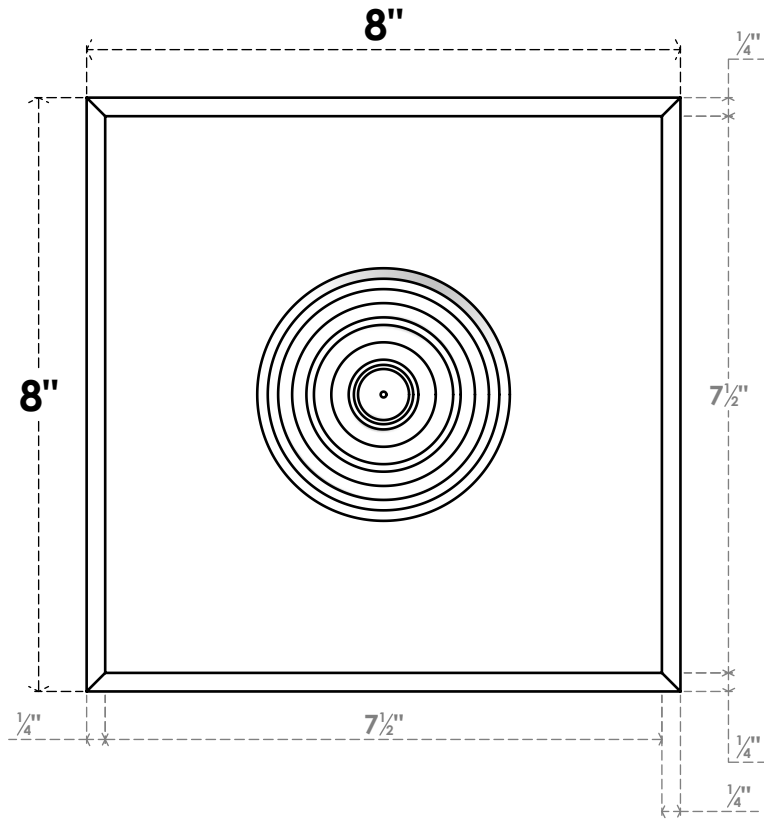

ROSP080X080X100SDG03

8"W X 8"H X 1"P STANDARD SEDGWICK BULLSEYE ROSETTE WITH BEVELED EDGE, ARCHITECTURAL GRADE PVC

FRONT

SIDE

EKENA MILLWORK
2300 WEST MAIN ST.
CLARKSVILLE, TX 75426
TOLL FREE: 866-607-0453
WWW.EKENAMILLWORK.COM

NOTES

1. INSTALLATION TO BE COMPLETED IN ACCORDANCE WITH MANUFACTURER'S SPECIFICATIONS.
2. DRAWING MAY NOT BE TO SCALE
3. THIS DRAWING IS INTENDED FOR DESIGN AND PLANNING PURPOSES ONLY.
4. ALL INFORMATION CONTAINED HEREIN WAS CURRENT AT THE TIME OF DEVELOPMENT BUT MUST BE REVIEWED AND APPROVED BY THE PRODUCT MANUFACTURER TO BE CONSIDERED ACCURATE.
5. ARCHITECTURAL GRADE PVC PRODUCTS ARE MADE FROM EXPANDED CELLULAR PVC AND COME NATURALLY WHITE BUT MAY BE PAINTED