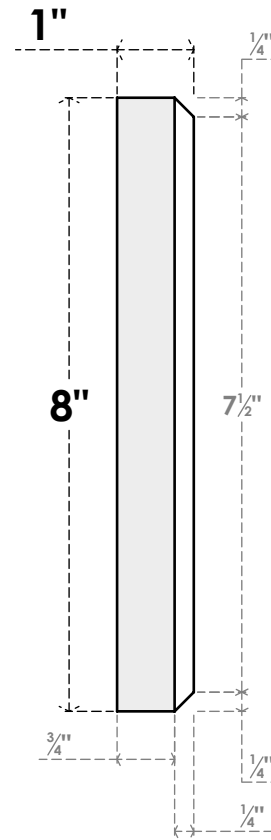

ROSP080X080X100SDG03

8"W X 8"H X 1"P STANDARD SEDGWICK BULLSEYE ROSETTE WITH BEVELED EDGE, ARCHITECTURAL GRADE PVC

FRONT

SIDE

EKENA MILLWORK
2300 WEST MAIN ST.
CLARKSVILLE, TX 75426
TOLL FREE: 866-607-0453
WWW.EKENAMILLWORK.COM

NOTES

1. INSTALLATION TO BE COMPLETED IN ACCORDANCE WITH MANUFACTURER'S SPECIFICATIONS.
2. DRAWING MAY NOT BE TO SCALE
3. THIS DRAWING IS INTENDED FOR DESIGN AND PLANNING PURPOSES ONLY.
4. ALL INFORMATION CONTAINED HEREIN WAS CURRENT AT THE TIME OF DEVELOPMENT BUT MUST BE REVIEWED AND APPROVED BY THE PRODUCT MANUFACTURER TO BE CONSIDERED ACCURATE.
5. ARCHITECTURAL GRADE PVC PRODUCTS ARE MADE FROM EXPANDED CELLULAR PVC AND COME NATURALLY WHITE BUT MAY BE PAINTED